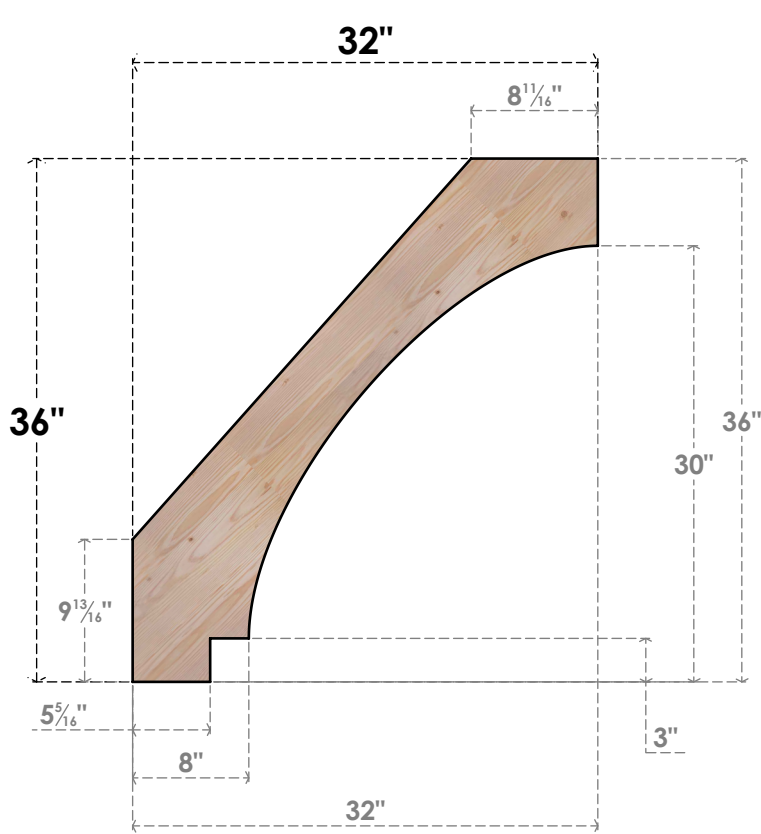

BRC06X32X36IMP00SDF

5 1/2"W X 32"D X 36"H IMPERIAL SMOOTH BRACE, DOUGLAS FIR

SIDE

FRONT

EKENA MILLWORK
 2300 WEST MAIN ST.
 CLARKSVILLE, TX 75426
 TOLL FREE: 866-607-0453
 WWW.EKENAMILLWORK.COM

NOTES

1. INSTALLATION TO BE COMPLETED IN ACCORDANCE WITH MANUFACTURER'S SPECIFICATIONS.
2. DRAWING MAY NOT BE TO SCALE
3. THIS DRAWING IS INTENDED FOR DESIGN AND PLANNING PURPOSES ONLY.
4. ALL INFORMATION CONTAINED HEREIN WAS CURRENT AT THE TIME OF DEVELOPMENT BUT MUST BE REVIEWED AND APPROVED BY THE PRODUCT MANUFACTURER TO BE CONSIDERED ACCURATE.
5. PRODUCTS ARE NOT KILN DRIED. THIS ITEM IS UNIQUE AND WILL CONTAIN THE NATURAL VARIATIONS THAT THE WOOD SPECIES OFFERS. THIS MAY RESULT IN VARIATIONS UP TO 1/4"